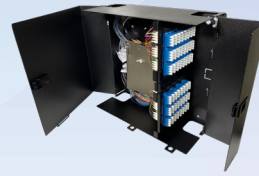

Enclosure Selection Guide

	WALL-MOUNT ENCLOSURE	3RU RACK-MOUNTED SPLICE ENCLOSURE	WALL-MOUNT ENCLOSURE - 8L	WALL-MOUNT ENCLOSURE - 4L	WALL-MOUNT ENCLOSURE - 2L
Part Number	FSPWM-12T-LCE, FSPWM-12T	FSPRM-03	FTWM-08L-2D	FTWM-04L-2D	FTWM-02L-2D
Fiber Capacity	2,304F	1,728F	192F	144F Splice Tray 96F Cassette & Interconnect	144F Splice Tray 48F Cassette & Interconnect
Cable Entry Ports	8: FSPWM-12T-LCE, 16: FSPWM-12T	8	4	4	4
Termination Style	Splice Tray	Splice Tray	Splice Tray PrecisionFlex® FOX Splice Cassettes PrecisionFlex® LGX MPO Cassettes Interconnect Panels/Bulkheads	Splice Tray PrecisionFlex® FOX Splice Cassettes PrecisionFlex® LGX MPO Cassettes Interconnect Panels/Bulkheads	Splice Tray PrecisionFlex® FOX Splice Cassettes PrecisionFlex® LGX MPO Cassettes Interconnect Panels/Bulkheads
Tray Capacity	12 x 192F	4 x 432F	5	4 x 24F	N/A
LGX Cassette/ Panel Capacity	—	—	8	4	2
Max Port	—	—	192	96	48
Port Type	—	—	LC, SC, ST, FC LGX interconnect panels	LC, SC, ST, FC LGX interconnect panels	LC
Mount	Wall	Rack	Wall	Wall	Wall
ABF Suitable	✓	✓ Limited Applications	✓	✓	✓
Hyperscale/AI DC Suitable	✓	✓	✓	✓ Limited Applications	✓ Limited Applications
DC/Central Office Suitable	✓	✓	✓	✓	✓
Mass Transit NEMA 4x/ IP66 Suitable	✗	✗	✗	✗	✗
QR to Cut Sheet	 View Cut Sheet	 View Cut Sheet	 View Cut Sheet	Arriving Soon	Arriving Soon

To learn more information visit www.SumitomoElectricLightwave.com