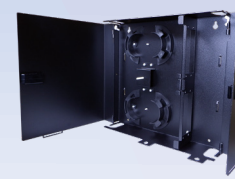

Enclosure Selection Guide

	WALL-MOUNT ENCLOSURE	3RU RACK-MOUNTED SPLICE ENCLOSURE	WALL-MOUNT ENCLOSURE - 8L	WALL-MOUNT ENCLOSURE - 4L	WALL-MOUNT ENCLOSURE - 2L
Part Number	FSPWM-12T-LCE, FSPWM-12T	FSPRM-03	FTWM-08L-2D	FTWM-04L-2D	FTWM-02L-2D
Fiber Capacity	2,304F	1,728F	192F	144F Splice Tray 96F Cassette & Interconnect	144F Splice Tray 48F Cassette & Interconnect
Cable Entry Ports	8: FSPWM-12T-LCE, 16: FSPWM-12T	8	4	4	4
Termination Style	Splice Tray	Splice Tray	Splice Tray PrecisionFlex® FOX Splice Cassettes PrecisionFlex® LGX MPO Cassettes Interconnect Panels/Bulkheads	Splice Tray PrecisionFlex® FOX Splice Cassettes PrecisionFlex® LGX MPO Cassettes Interconnect Panels/Bulkheads	Splice Tray PrecisionFlex® FOX Splice Cassettes PrecisionFlex® LGX MPO Cassettes Interconnect Panels/Bulkheads
Tray Capacity	12 x 192F	4 x 432F	5	4 x 24F	N/A
LGX Cassette/ Panel Capacity	—	—	8	4	2
Max Port	—	—	192	96	48
Port Type	—	—	LC, SC, ST, FC LGX interconnect panels	LC, SC, ST, FC LGX interconnect panels	LC
Mount	Wall	Rack	Wall	Wall	Wall
ABF Suitable	✓	✓ Limited Applications	✓	✓	✓
Hyperscale/AI DC Suitable	✓	✓	✓	✓ Limited Applications	✓ Limited Applications
DC/Central Office Suitable	✓	✓	✓	✓	✓
Mass Transit NEMA 4x/ IP66 Suitable	✗	✗	✗	✗	✗
QR to Cut Sheet	 View Cut Sheet	 View Cut Sheet	 View Cut Sheet	Arriving Soon	Arriving Soon

To learn more information visit www.SumitomoElectricLightwave.com