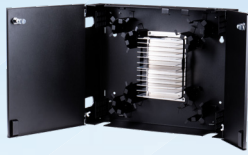

Enclosure Selection Guide

	WALL-MOUNT ENCLOSURE	3RU RACK-MOUNTED SPLICE ENCLOSURE	WALL-MOUNT ENCLOSURE - 8L	WALL-MOUNT ENCLOSURE - 4L	WALL-MOUNT ENCLOSURE - 2L
Part Number	FSPWM-12T-LCE, FSPWM-12T	FSPRM-03	FTWM-08L-2D	FTWM-04L-2D	FTWM-02L-2D
Fiber Capacity	2,304F	1,728F	192F	144F Splice Tray 96F Cassette & Interconnect	144F Splice Tray 48F Cassette & Interconnect
Cable Entry Ports	8: FSPWM-12T-LCE, 16: FSPWM-12T	8	4	4	4
Termination Style	Splice Tray	Splice Tray	Splice Tray PrecisionFlex® FOX Splice Cassettes PrecisionFlex® LGX MPO Cassettes Interconnect Panels/Bulkheads	Splice Tray PrecisionFlex® FOX Splice Cassettes PrecisionFlex® LGX MPO Cassettes Interconnect Panels/Bulkheads	Splice Tray PrecisionFlex® FOX Splice Cassettes PrecisionFlex® LGX MPO Cassettes Interconnect Panels/Bulkheads
Tray Capacity	12 x 192F	4 x 432F	5	4 x 24F	N/A
LGX Cassette/ Panel Capacity	—	—	8	4	2
Max Port	—	—	192	96	48
Port Type	—	—	LC, SC, ST, FC LGX interconnect panels	LC, SC, ST, FC LGX interconnect panels	LC
Mount	Wall	Rack	Wall	Wall	Wall
ABF Suitable	✓	✓ Limited Applications	✓	✓	✓
Hyperscale/AI DC Suitable	✓	✓	✓	✓ Limited Applications	✓ Limited Applications
DC/Central Office Suitable	✓	✓	✓	✓	✓
Mass Transit NEMA 4x/ IP66 Suitable	✗	✗	✗	✗	✗
QR to Cut Sheet	 View Cut Sheet	 View Cut Sheet	 View Cut Sheet	Arriving Soon	Arriving Soon

To learn more information visit www.SumitomoElectricLightwave.com