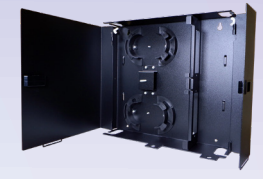

Enclosure Selection Guide

	WALL-MOUNT ENCLOSURE	3RU RACK-MOUNTED SPLICE ENCLOSURE	WALL-MOUNT ENCLOSURE - 8L	WALL-MOUNT ENCLOSURE - 4L	WALL-MOUNT ENCLOSURE - 2L
Part Number	FSPWM-12T-LCE, FSPWM-12T	FSPRM-03	FTWM-08L-2D	FTWM-04L-2D	FTWM-02L-2D
Fiber Capacity	2,304F	1,728F	192F	144F Splice Tray 96F Cassette & Interconnect	144F Splice Tray 48F Cassette & Interconnect
Cable Entry Ports	8: FSPWM-12T-LCE, 16: FSPWM-12T	8	4	4	4
Termination Style	Splice Tray	Splice Tray	Splice Tray PrecisionFlex® FOX Splice Cassettes PrecisionFlex® LGX MPO Cassettes Interconnect Panels/Bulkheads	Splice Tray PrecisionFlex® FOX Splice Cassettes PrecisionFlex® LGX MPO Cassettes Interconnect Panels/Bulkheads	Splice Tray PrecisionFlex® FOX Splice Cassettes PrecisionFlex® LGX MPO Cassettes Interconnect Panels/Bulkheads
Tray Capacity	12 x 192F	4 x 432F	5	4 x 24F	N/A
LGX Cassette/ Panel Capacity	—	—	8	4	2
Max Port	—	—	192	96	48
Port Type	—	—	LC, SC, ST, FC LGX interconnect panels	LC, SC, ST, FC LGX interconnect panels	LC
Mount	Wall	Rack	Wall	Wall	Wall
ABF Suitable	✓	✓ Limited Applications	✓	✓	✓
Hyperscale/AI DC Suitable	✓	✓	✓	✓ Limited Applications	✓ Limited Applications
DC/Central Office Suitable	✓	✓	✓	✓	✓
Mass Transit NEMA 4x/ IP66 Suitable	✗	✗	✗	✗	✗
QR to Cut Sheet	 View Cut Sheet	 View Cut Sheet	 View Cut Sheet	Arriving Soon	Arriving Soon

To learn more information visit www.SumitomoElectricLightwave.com