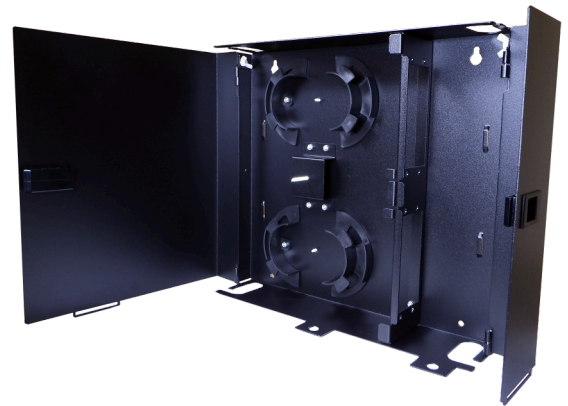

FTWM-04L-2D Wall Mount Enclosure

Sumitomo Electric Lightwave's (SEL) FTWM-04L-2D Wall Mount Enclosure provides an indoor wall-mountable metal cabinet solution that is easy to install and route for a variety of cable constructions, including ribbon, loose-buffer, tight-buffer, and Air-Blown Fiber®.

Designed to hold up to 96 LC-Duplex adapters via four LGX Cassettes or LGX Interconnect Panels (Bulkheads) along with ribbon or single-fiber splices, this enclosure is a good solution to house the transition of outside plant cables and indoor distribution cables. In addition, its low profile allows for convenient placement in multiple locations.

FEATURES

- Four LGX cassette/interconnect panel (bulkhead) slots
- Durable aluminum housing
- Dual hinged doors with snap latch-security
- Top and bottom cable entry ports
- Pre-installed splice tray mount, riser, and cable management rings
- Raised splice tray mount holds two splice trays (*splice trays not included*)
- Padlock eyelets for both doors (*padlock not included*)

QUICK SPECS

PORT CAPACITY	96 LC
FIBER CAPACITY	96f
CASSETTE/ PANEL CAPACITY	4
SPLICE TRAY CAPACITY	2

To learn more information visit www.SumitomoElectricLightwave.com

SPECIFICATIONS

PRODUCT CLASSIFICATION		PHYSICAL CHARACTERISTICS	
Product Brand/Series	Wall Mount Enclosures	Material Type	Aluminum
Environmental Space	Indoor	Material Finish	Powder Coat
Mounting Type	Wall Mount	Color	Black
Growth Configuration	Empty	Dimensions	H. 13.16 in (334 mm) W. 14.44 in (367 mm) D. 3.06 in (78 mm)
Regional Availability	North America		