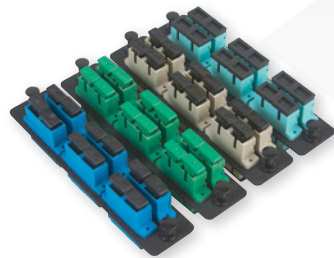

Fiber Termination Accessories

Tapered Bushings:
FT2MFB (Red), FT3MFB (Black),
FT4MFB (Gray)

Interconnect Panel: SC

Interconnect Panels: LC

FT48FBK

FT72FBK

Description:

Fiber termination accessories are used to terminate the fiber ends in wall-mount or rack-mount cabinets.