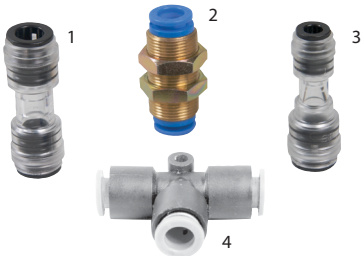

## Tube Distribution Accessories

Tube Accessories:  
1) DE08MC2, 2) DE08MB,  
3) DE05RC2, and 4) DE08MT

DE02TOX & DE04TOD

DE08GBC

DE02TOX, DE04TOD,  
DE05RC2, DE08MT

DE02TOX, DE04TOD,  
DE12TOX, DE24TOX

DE5KCAP, DE6KCAP,  
DE7KCAP

### Ordering Information

Part Number	Description
DE08MC2	Straight Tube Coupling (8mm) / Clear, available only in packs of 10
DE08MC	Straight Tube Coupling (8mm) / Black, available only in packs of 10
DE08GBC	8mm Gas Blocking Coupling for use in Class 1 - Div. 1 & 2 areas
DE08MCS	Nickleplated Brass Coupling for Hazardous Areas
DE08MT	Tee Coupling (8mm) / Black
DE08MB	Bulkhead Tube Coupling (8mm) / Brass, available only in packs of 10
DE05RC2	8mm x 5mm Reducing Coupling (for use with TC01T5M)
DE06RC	8mm x 6mm Reducing Coupling (for use with TC01T6M)
DE06MP	Tube Plug (6mm) / Orange, available only in packs of 10
DE08MA	Tube End Cap (8mm) / Slate, available only in packs of 10
DE55MP	5.5MM Tube Plug - Blue for use with TCxxTP2

### Ordering Information

Part Number	Description	Used with
DE02TOX	Heat Shrinkable Cable Entry Seal	TC02, 4 & 7 TP2 & TRC
DE04TOD	Heat Shrinkable Cable Entry Seal	TC19TP2 & TRC