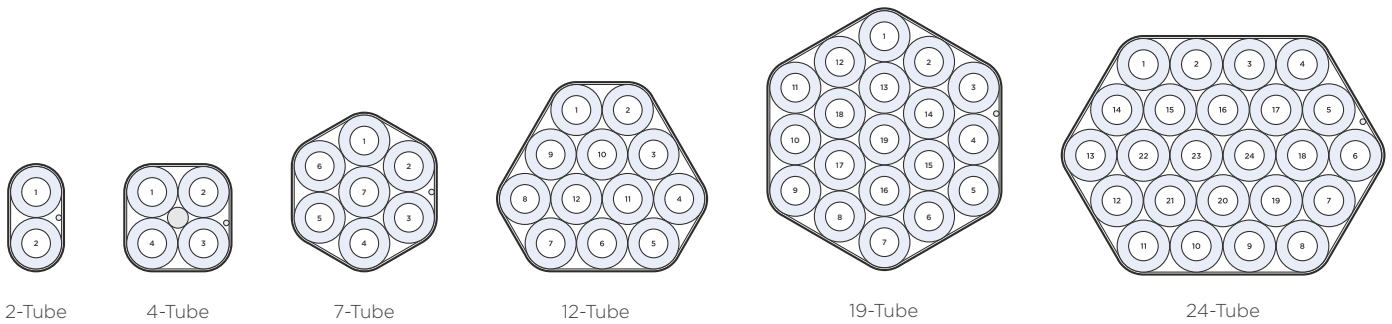

TUBE COUNTS

ORDERING INFORMATION

Standard Tube Cables - Inventory Products (Non-Armored 1, 2, 4, 7, and 19 Tube Cables Only)

PART NUMBER	TUBE COUNT	O.D.	MAX WEIGHT	MAX TENSILE LOAD	STD LENGTH
		IN	LBS/KFT	LBS	FT
TC01TOX	1	0.53	59	200	3,000
TC02TOX	2	0.81	90	200	3,000
TC04TOX	4 (CSM)	0.94	146	400	3,000
TC07TOX	7	1.14	203	400	3,000
TC19TOX	19	1.77	444	500	3,000

Built-to-Order Tube Cables — Non-Inventory Products

PART NUMBER	TUBE COUNT	O.D.	MAX WEIGHT	MAX TENSILE LOAD	STD LENGTH
		IN	LBS/KFT	LBS	FT
TC02TOX-2	2	1.20	490	500	3,000
TC04TOX-2	4 (CSM)	1.31	538	500	3,000
TC07TOX-2	7	1.50	874	600	3,000
TC12TOX*	12	1.46	300	400	3,000
TC12TOX-2*	12	1.89	1,089	600	3,000
TC19TOX-2	19	2.10	1,653	600	3,000
TC24TOX*	24	2.00	650	500	2,000

*No Special Cut Available for the 12 and 24 Tube Cables — Standard Length Only

To learn more information visit www.SumitomoElectricLightwave.com